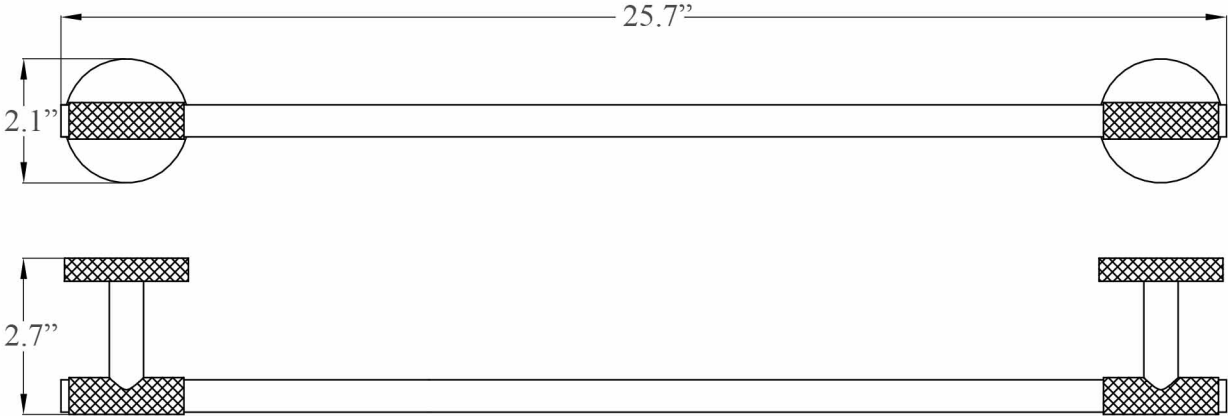

### Finishes:

-  Polished Chrome
-  Matte Black
-  Brushed Gold
-  Brushed Nickel

\* WS Bath Collections reserves the right to revise dimensions or information on this sheet without notice

<b>Collection  </b> Klass	<b>Model  </b> Klass WSBC 256812	<b>Dimensions Metric</b> <i>1 inch = 2.54 cm</i> <i>1 inch = 25.4 mm</i>	 1051 Lea Drive - Collegeville, PA 19426 Tel. 215 513 9400 - Fax 610 831 0215 <a href="http://www.ws bathcollections.com">www.ws bathcollections.com</a> - <a href="mailto:info@ws bathcollections.com">info@ws bathcollections.com</a>
------------------------------	-------------------------------------	--	---

\* WS Bath Collections reserves the right to revise dimensions or information on this sheet without notice

**Collections |**  
Klass

**Model |**  
Klass WSBC 256812

Dimensions Metric  
*1 inch = 2.54 cm*  
*1 inch = 25.4 mm*